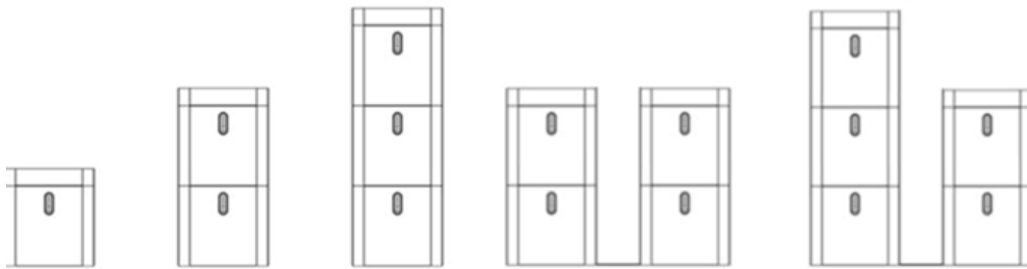

Capacity in kWh	Battery Configuration	Battery Modules	Top Cover	Cable to Inverter	Cable to next module	Cable to next tower	Floor Stand (optional)
		BAT-05K4850B-01	IAC-RBAT-5KMTOP-01	IAC-RBAT-5KCINV-02 (for StorEdge 3ph) or IAC-RBAT-5KCINV-01 (for RWB48)	IAC-RBAT-5KCBAT-01	IAC-RBAT-5KCTOW-01	IAC-RBAT-5KFSTD-01
4,6	1	1	1	1	0	0	1
9,2	2	2	1	1	1	0	1
13,8	3	3	1	1	2	0	1
18,4	2+2 / 3+1	4	2	1	2	1	2
23	3+2	5	2	1	3	1	2