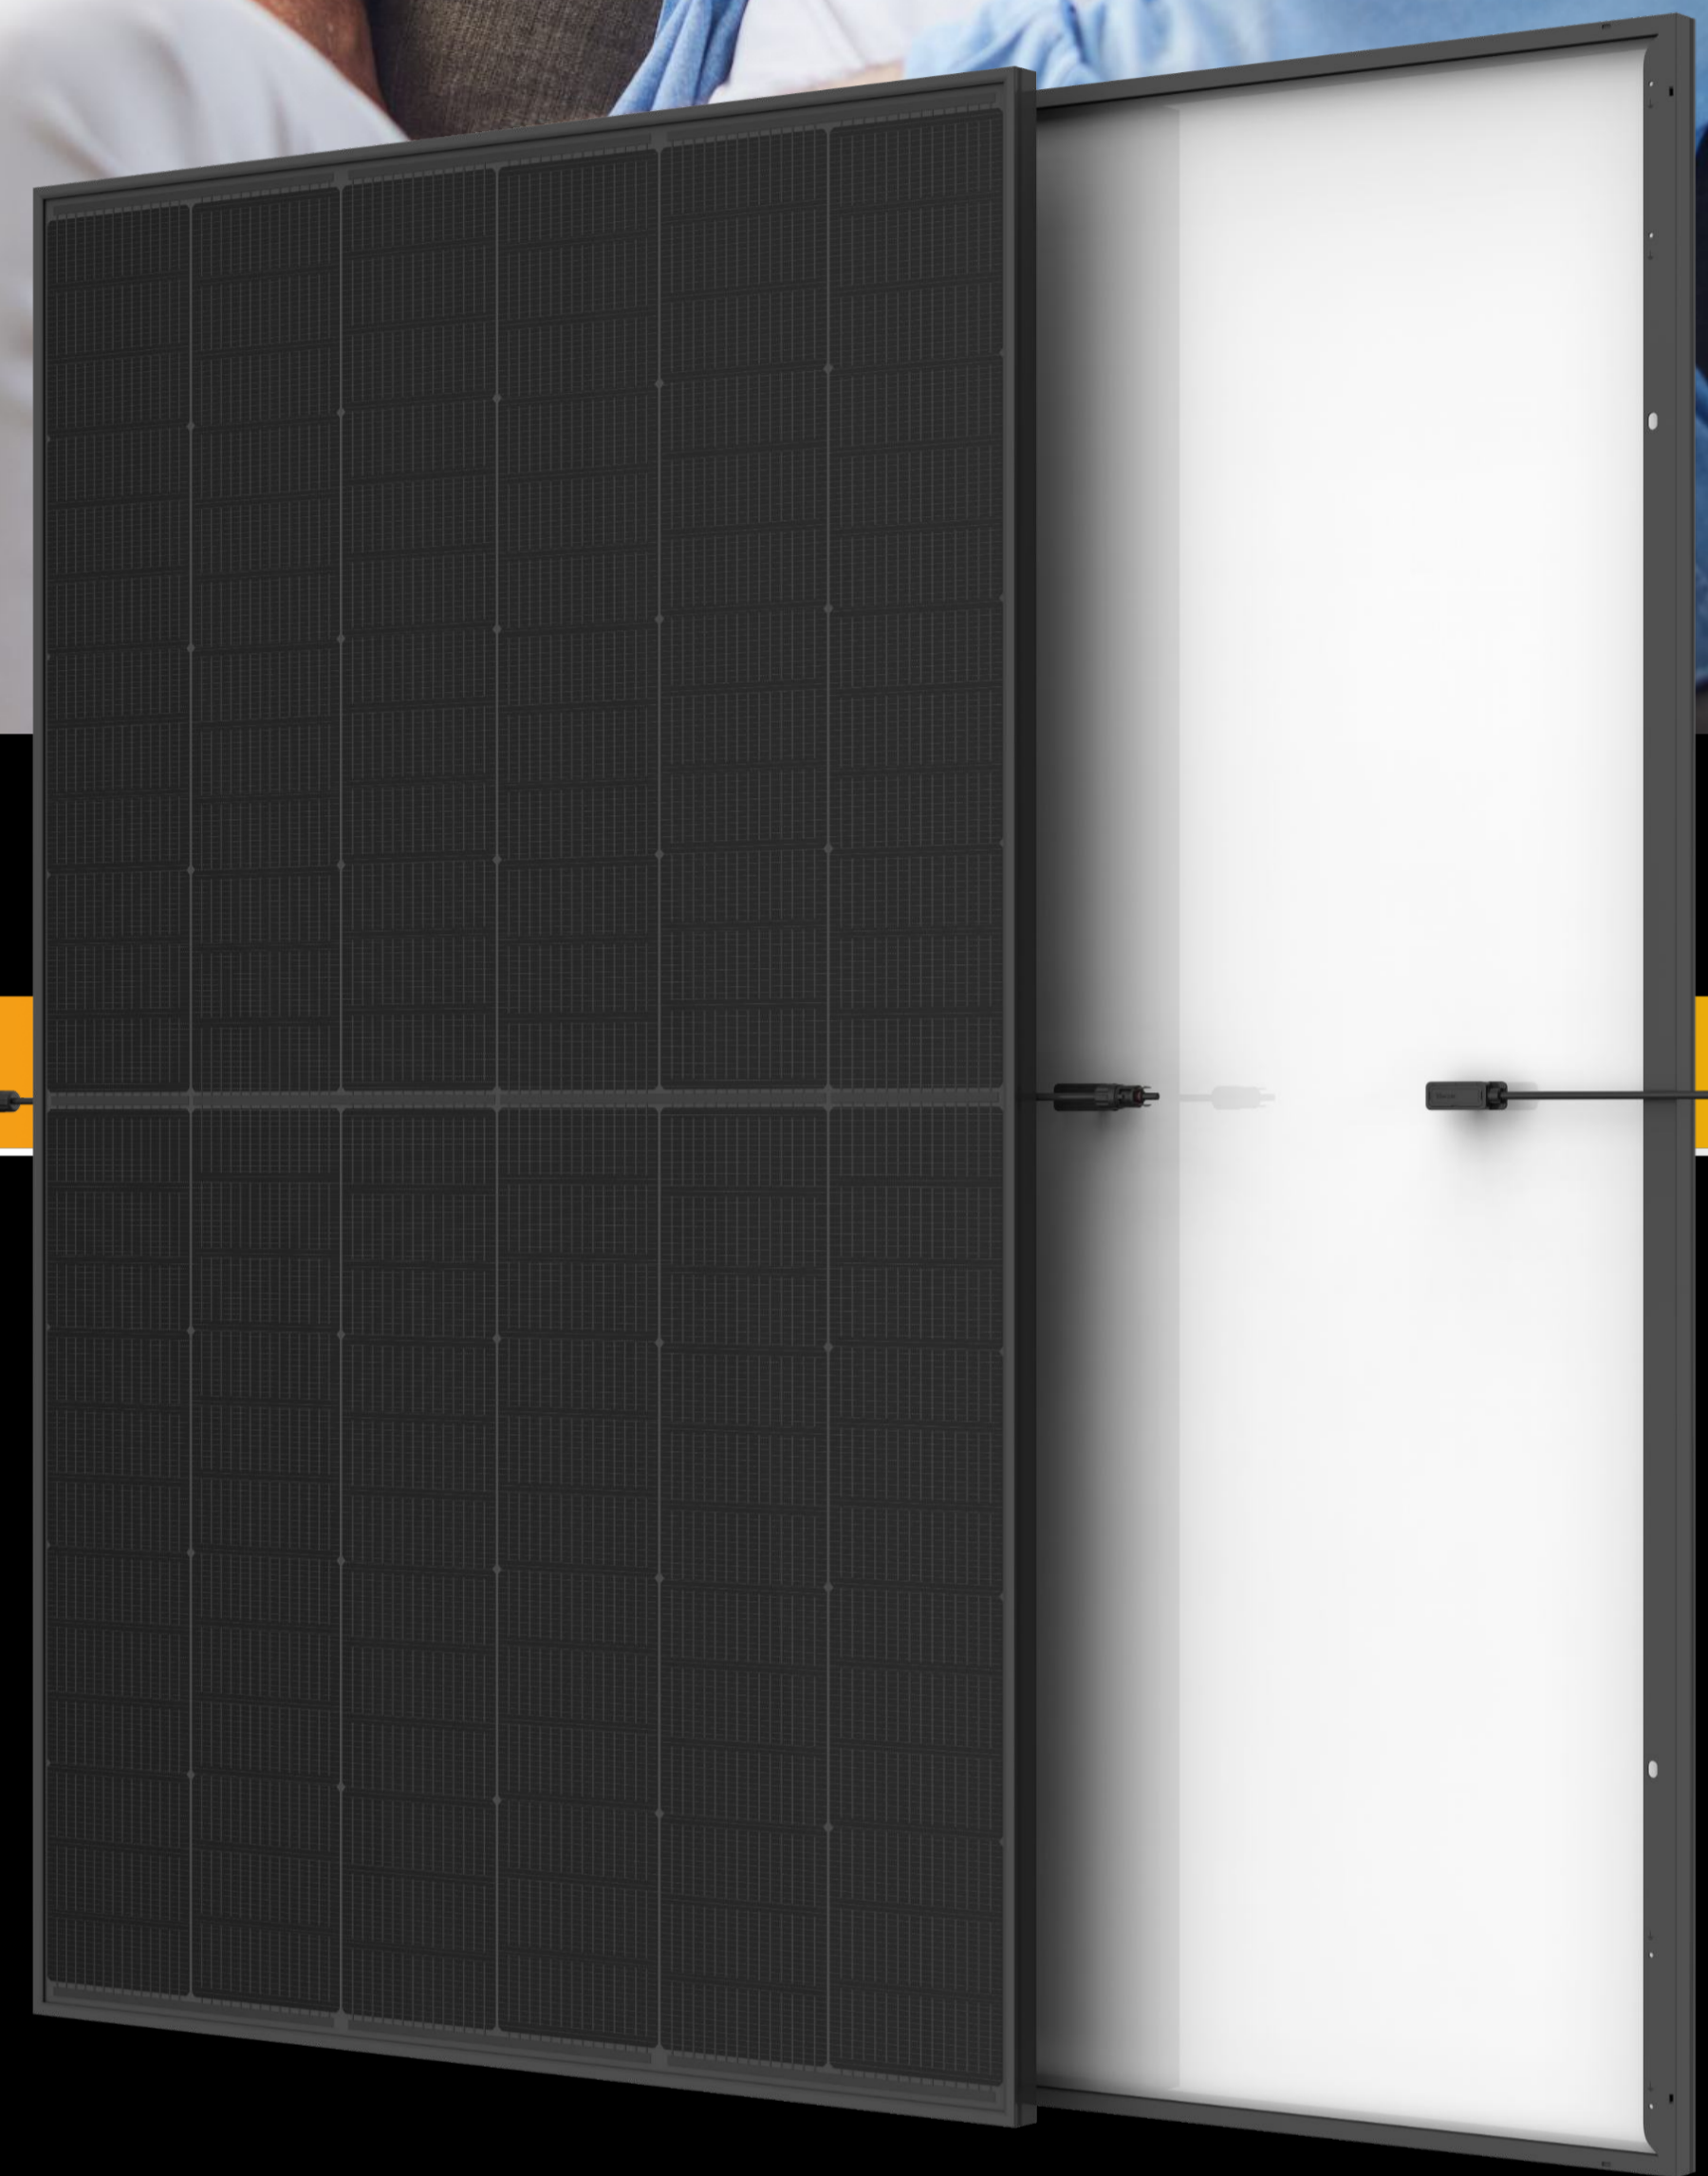

# Solar with Style.

Vertex S<sup>+</sup>  
Full Black

RESIDENTIAL

Up to

450 W

Maximum Power Output

Up to

22.5%

Maximum Module Efficiency

**Designed for premium homes.**

The Vertex S+ **Full Black**: premium solar that is elegant, efficient, and powerful. Engineered with robust dual-glass and n type i-TOPCon cell technology, this sleek all-black module is quality without compromise.

30 Year

Power Warranty

21 kg

Weight

Easy Installation

1.76 x 1.13 m

Module Dimensions

## Dual-glass: sustainably stylish.

Packaged with style, the Vertex S+ **Full Black** replaces traditional plastic backsheets with innovative dual-glass to ensure full recyclability at the end of each module's lifetime. Sustainability has never looked better.